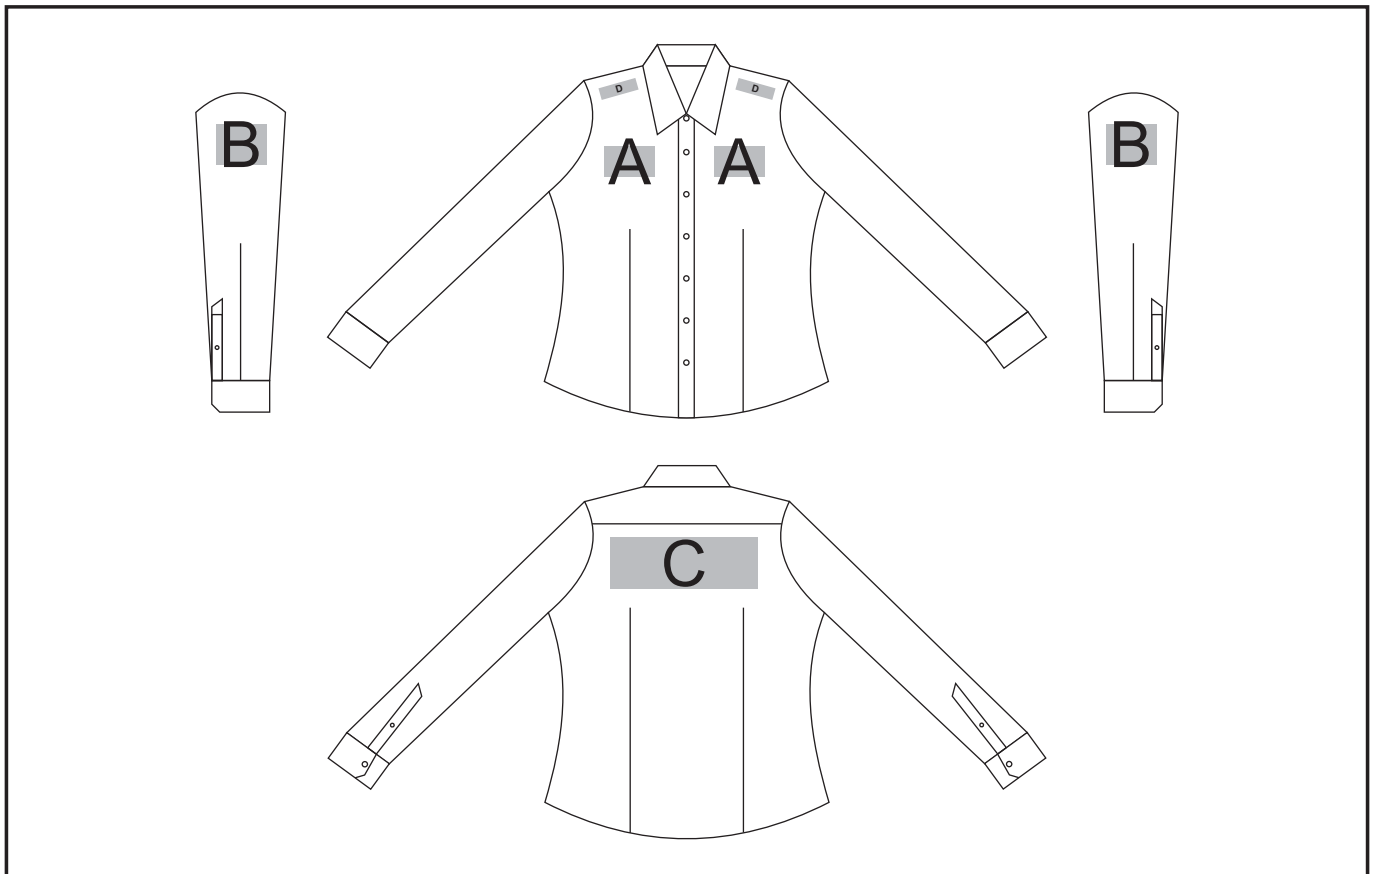

### Need to know:

- Includes 1-Position Embroidery **OR** 1-Position Digital Transfer (setup fee applies)
- **EMB/DTC inclusive parameters: Left/Right Chest = 100mm x 100mm OR Back = 8000mm<sup>2</sup>**
- Please note Pos D will be branded +/- 20mm from the top seam

#### **Position A**

1. Embroidery (EMB) - 9 colours  
Size: 100mm diameter
2. Screen Print (SA) - 6 colours  
Size: 100mm wide x 60mm high
3. Digital Transfer Clothing (DTC) - Full colour  
Size: 100mm wide x 100mm high

#### **Position B**

1. Embroidery (EMB) - 9 colours  
Size: 50mm diameter
2. Screen Print (SA) - 6 colours  
Size: 60mm wide x 60mm high
3. Digital Transfer Clothing (DTC) - Full colour  
Size: 50mm wide x 50mm high

#### **Position D**

1. Digital Transfer Clothing (DTC) - Full Colour  
Size: 70mm wide x 20mm high